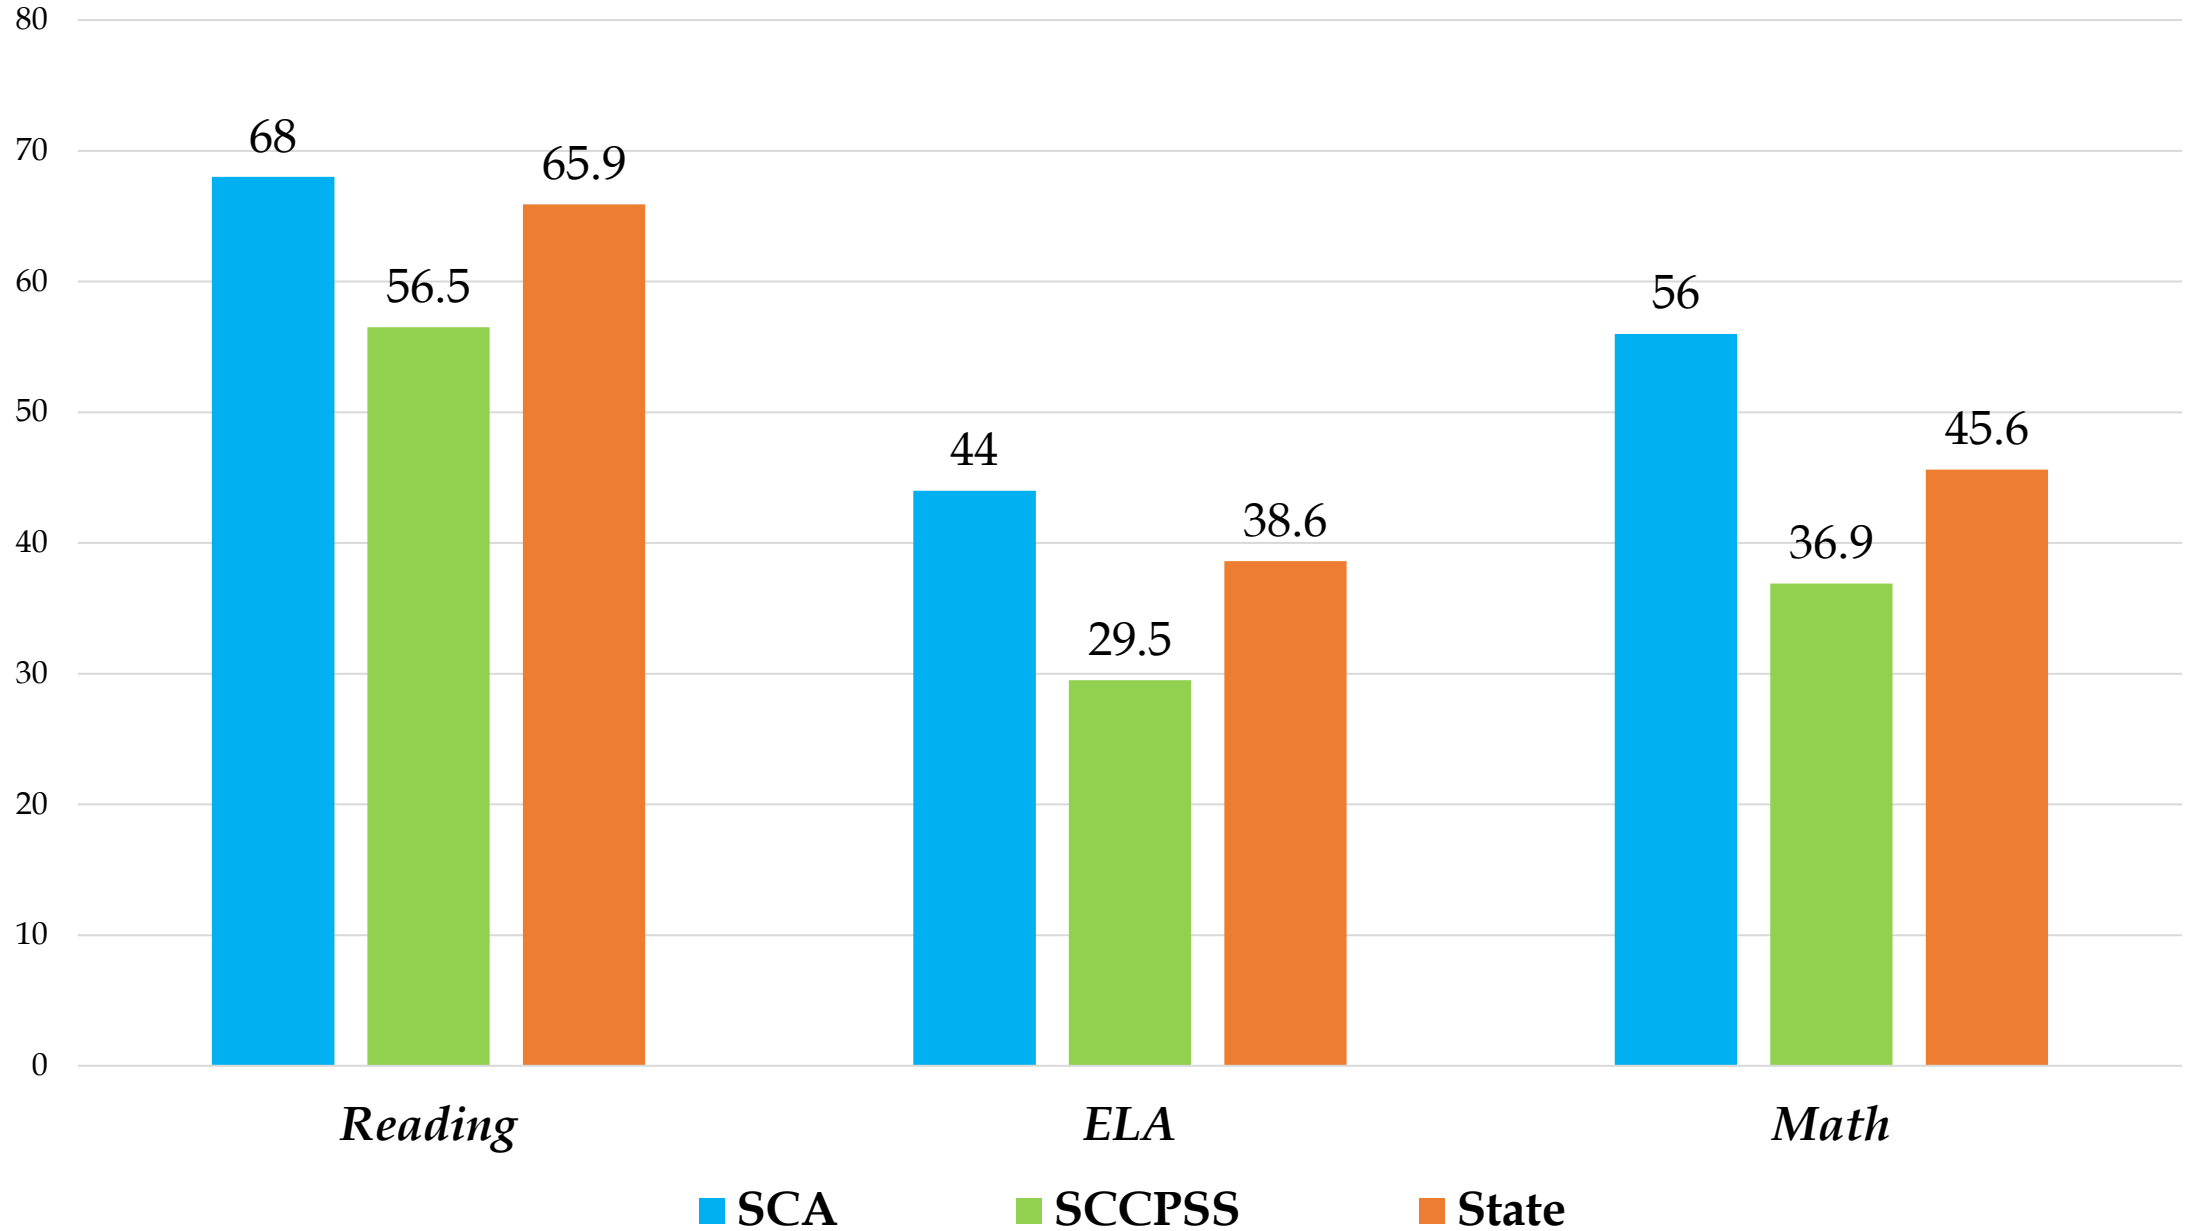

FY23 Georgia Milestones Assessment System (GMAS)
Student Achievement Results

Savannah Classical Academy Charter School

FY23 GMAS 3rd Grade - Percentage Scoring Proficient & Above

FY23 GMAS 4th Grade - Percentage Scoring Proficient & Above